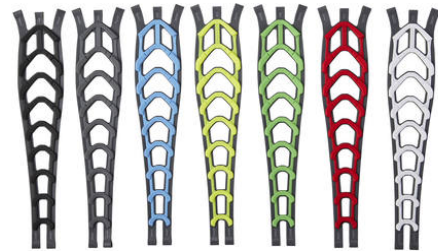

LAUNCH II MIDDLE ONLY

Features:

- Aggressive chevron design for precision and accuracy
- Strategically targeted flex points for extreme ball retention
- Redesigned connection system for easy adjustability and pocket maintenance
- Meets USL and FIL specifications

Colors Graphite/Black, Graphite/Carolina, Graphite/Graphite, Graphite/Lizard, Graphite/Red, Graphite/White